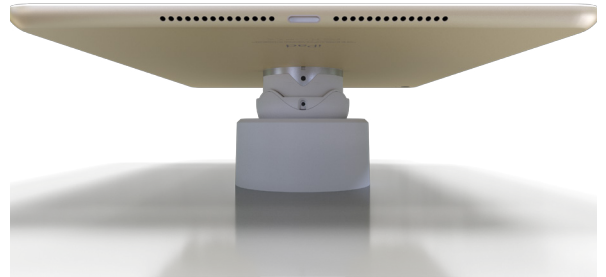

SENS QUATTRO Tablet Security

QUATTRO allows unhindered interaction with the displayed tablets by store visitors. The smooth operating reinforced steel cable has a comfortable length of 70 cm and the recoiler mechanism automatically winds the cable back into original position when the tablet is placed back in position.

QUATTRO works simple.

- Installed & operational in minutes.
- No central controllers
- No spiral cables
- No tubes and other typical 'line alarm' hardware to be mounted under the display

QUATTRO is flexible.

- Secure mobile phones, tablets, smartwatches and smart bands as easily as cameras and navigation systems
- Adjustable display angle
- Suitable for table top installations or slanted surfaces

QUATTRO is secure

- Advanced Self Alarming Sensor
- Optional Clamps for Phone and Tablets
- Optional Adapters for Cameras and Smartwatches/bands

Specifications

Diameter Nest	74 mm
Diameter Self Alarming Sensor	45 mm
Height Nest	37 mm
Total Height Nest + Sensor	60 mm
Height Recoiler	60 mm
Lenght x Width Recoiler	90 x 20 mm
Lentgh Recoiler Cable	80 cm
Diameter Recoiler Cable	2.2 mm Reinforced Steel
Power	5V - 2.4A
Battery lifetime	Up to 3 years
Self Alarming Sensor	360° rotation
Display Angle	0°, 15°, 30°
Visual Alarm	LED
Audible Alarm	95 db
Secondary Sensor slot	1