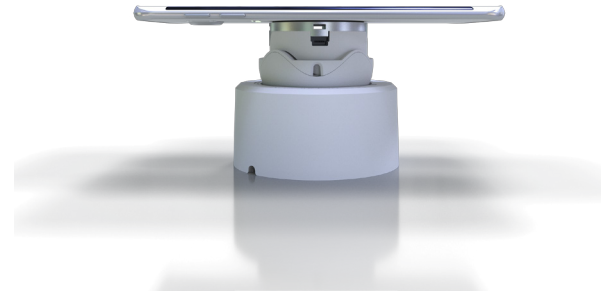

SENS QUATTRO

QUATTRO is inviting. It has been designed with maximum product experience in mind. Therefor it is compact in size, has no external cables, enables an ultraclean presentation and allows unhindered interaction with the displayed product.

QUATTRO works simple.

- Installed & operational in minutes.
- No central controllers
- No spiral cables
- No tubes and other typical 'line alarm' hardware to be mounted under the display

QUATTRO is flexible.

- Secure mobile phones, tablets, smartwatches and smart bands as easily as cameras and navigation systems
- Adjustable display angle
- Suitable for table top installations or slanted surfaces

QUATTRO is secure

- Advanced Self Alarming Sensor
- Optional Clamps for Phone and Tablets
- Optional Adapters for Cameras and Smartwatches/bands

Specifications

Diameter base	74 mm
Diameter Self Alarming Sensor	45 mm
Height Nest	37 mm
Total Height Nest + Sensor	60 mm
Height Recoiler	60 mm
Lentght x Width Recoiler	90 x 20 mm
Lentgh Recoiler Cable	80 cm
Diameter Recoiler Cable	2.2 mm Reinforced Steel
Power	5V - 2.4A
Battery lifetime	Up to 3 years
Self Alarming Sensor	360° rotation
Display Angle	0°, 15°, 30°
Visual Alarm	LED
Audible Alarm	95 db
Secondary Sensor slot	1